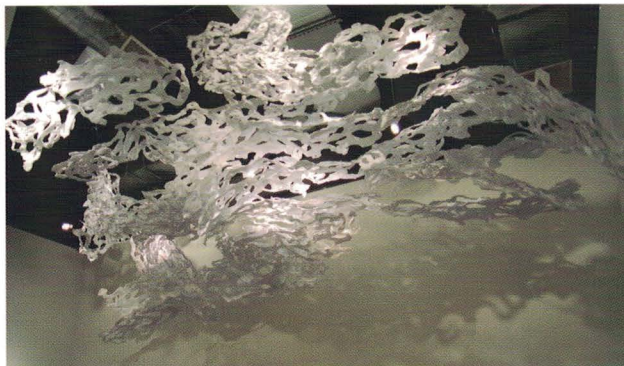

s i m p l e t r u t h s

s i m p l e t r u t h s

Loren Schwerd, *Loveseat #1*, 2004, wood, waxed string,
32 x 32 x 20 inches

18 October - 16 November 2007
Opening Reception: 18 October, 5pm

Joseph Havel, *Rest*, 2003-06, fabric shirt labels,
thread, dimensions variable
Courtesy of the artist and Dunn and Brown Contemporary

Jamey Grimes, *Between Space II*, 2007, plastic, dimensions variable