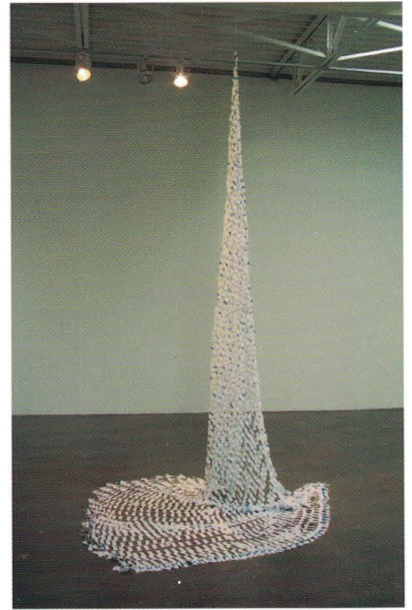

s i m p l e t r u t h s

s i m p l e t r u t h s

Loren Schwerd, *Loveseat #1*, 2004, wood, waxed string,
32 x 32 x 20 inches

18 October - 16 November 2007
Opening Reception: 18 October, 5pm

Joseph Havel, *Rest*, 2003-06, fabric shirt labels,
thread, dimensions variable
Courtesy of the artist and Dunn and Brown Contemporary